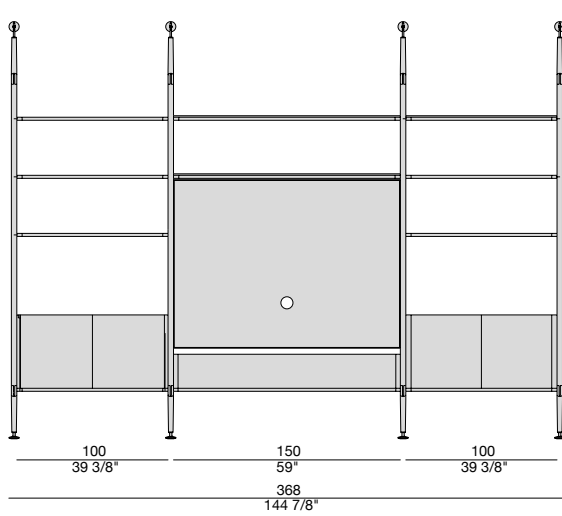

Aria comp. E

- (2x) Aria 261 colonna laterale a parete / wall side column
- (2x) Aria 261 colonna centrale a parete / wall central column
- (6x) Aria 100 ripiano cristallo / glass shelf
- (2x) Aria 100 contenitore con 2 ante / container with 2 doors
- (2x) Aria 150 ripiano legno / wooden shelf
- (1x) Aria 150 contenitore porta TV / TV container
- (1x) Aria 150 pannello porta TV / board for flat TV